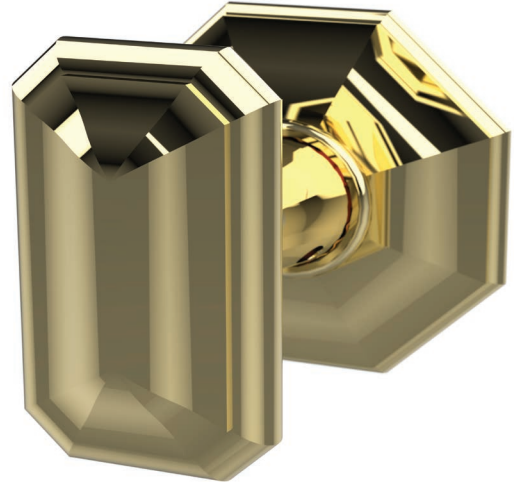

Moorestown Oval Knob with Large Moorestown Rose

Entry Mortise

CS03171 Moorestown Oval Knob with Large Rose - Entry Mortise

IML Mortise Sets

CS03172 Moorestown Oval Knob with Large Rose - IML Passage

CS03173 Moorestown Oval Knob with Large Rose - IML Privacy

CS03178 Moorestown Oval Knob with Large Rose - TL Passage, 2-3/8 BS

CS03179 Moorestown Oval Knob with Large Rose - TL Privacy, 2-3/4 BS

CS03180 Moorestown Oval Knob with Large Rose - TL Privacy, 2-3/8 BS

CS03181 Moorestown Oval Knob with Large Rose - Privacy

(Passage TL with Mortise Bolt 2-3/8 BS)

Dummy Trim

CS03182 Moorestown Oval Knob with Large Rose - Single Dummy

CS03183 Moorestown Oval Knob with Large Rose - Pair of Dummies

Moorestown Oval Knob KNB-1037
Large Moorestown Rose 8858-262

- Traditional Octagonal Design
- Solid Forged Brass Knob and Rose
- Hand Polished
- Fully Concealed Mounting
- All Von Morris Knobs can be used with any Rose or Escutcheon Plate
- All IML Privacy and Tubular Mortise Bolt Privacy Sets come with ER Trim Standard on the Exterior. Exterior Bit Key Trim can be substituted for no additional charge.